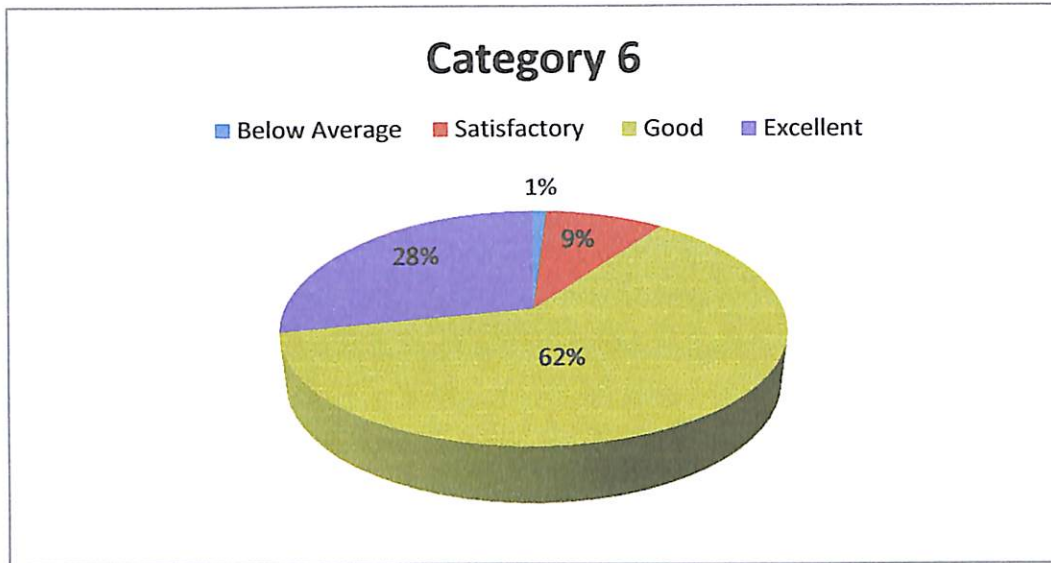

47% of students rated the Academic mentoring facilities as Good

Category 5: Relevance of the curriculum to your studies

63% of students rated the Relevance of the curriculum of their studies as Good

PRINCIPAL IN CHARGE
ST. GREGORIOS COLLEGE
KOTTARAKARA

Category 6: Access to ICT enabled Teaching

62% of students rated the ICT enabled Teaching as Good

Category 7: How often do you interact with your teachers?

51% of students rated the interaction with the teachers as Good