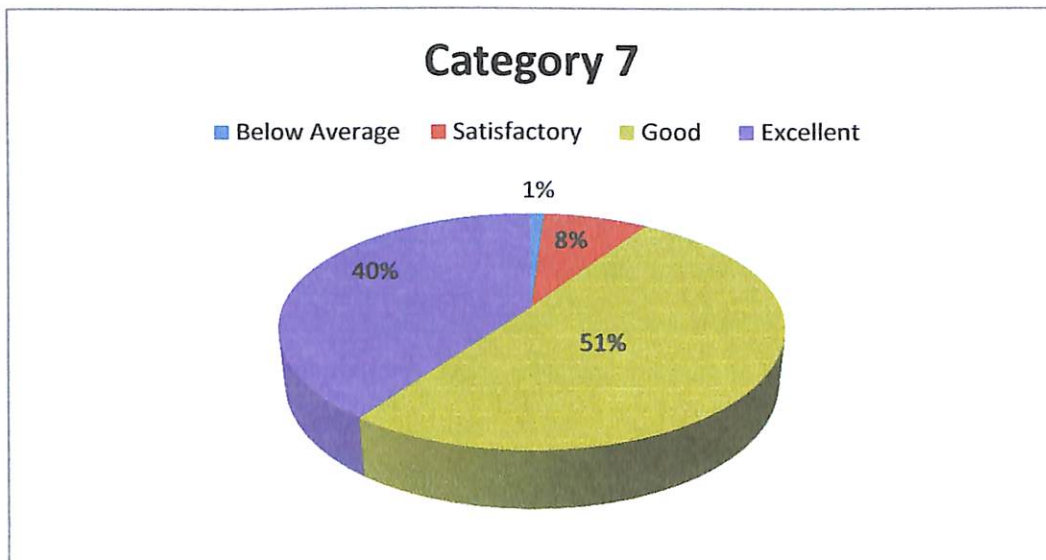

47% of students rated the Academic mentoring facilities as Good

Category 5: Relevance of the curriculum to your studies

63% of students rated the Relevance of the curriculum of their studies as Good

PRINCIPAL IN CHARGE
ST. GREGORIOS COLLEGE
KOTTARAKARA

Category 6: Access to ICT enabled Teaching

62% of students rated the ICT enabled Teaching as Good

Category 7: How often do you interact with your teachers?

51% of students rated the interaction with the teachers as Good