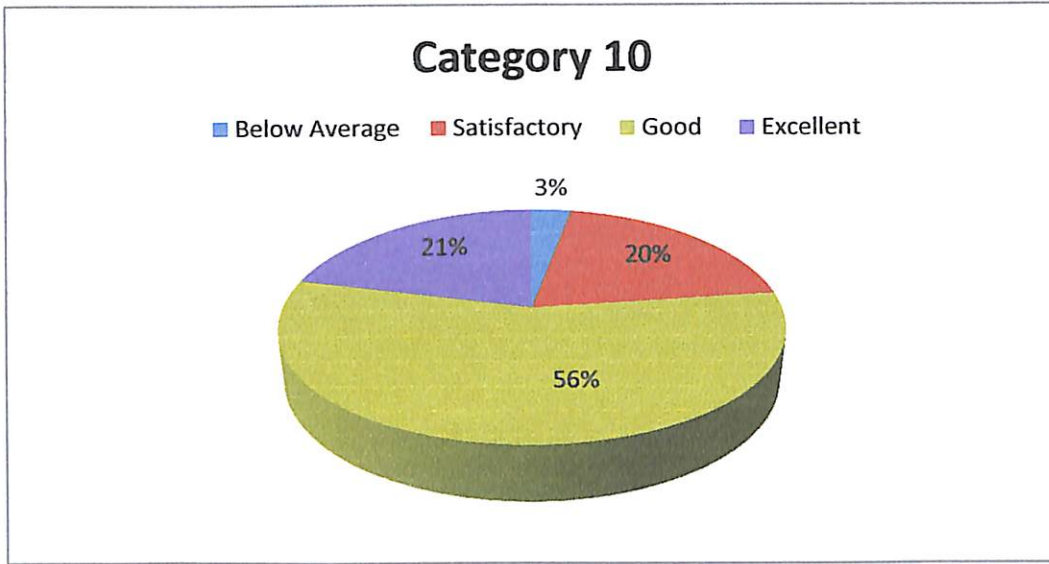

Category 10: Your opinion about the scholarship facilities.

56% of students rated the scholarship facilities as Good