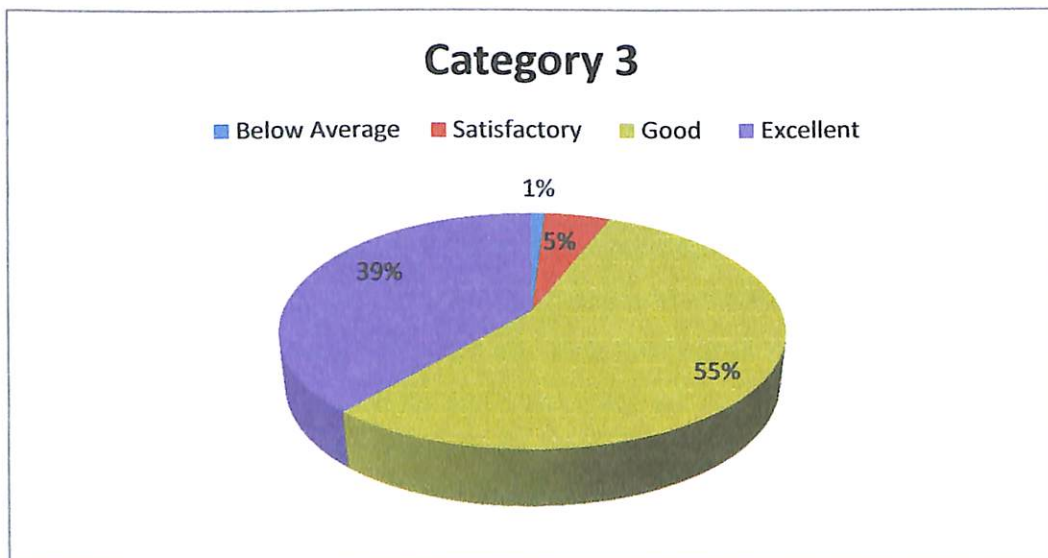

51% of students rated the facilities of the college as Good

PRINCIPAL IN CHARGE
ST. GREGORIOS COLLEGE
KOTTARAKARA

Category 2: How well are you exposed to extra-curricular activities?

55% of students rated the extra-curricular activities of the college as Good

Category 3: Your opinion about Campus Safety.

55% of students rated the campus safety as Good

PRINCIPAL IN CHARGE
ST. GREGORIOS COLLEGE
KOTTARAKARA

Category 4: How satisfied are with the Academic mentoring facilities.