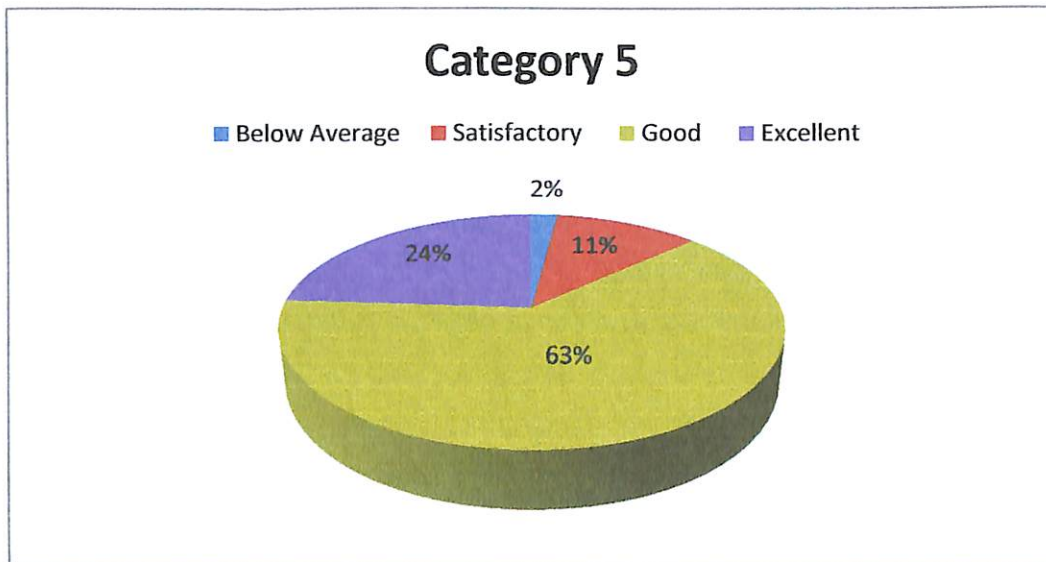

51% of students rated the facilities of the college as Good

PRINCIPAL IN CHARGE
ST. GREGORIOS COLLEGE
KOTTARAKARA

Category 2: How well are you exposed to extra-curricular activities?

55% of students rated the extra-curricular activities of the college as Good

Category 3: Your opinion about Campus Safety.

55% of students rated the campus safety as Good

PRINCIPAL IN CHARGE
ST. GREGORIOS COLLEGE
KOTTARAKARA

Category 4: How satisfied are with the Academic mentoring facilities.

47% of students rated the Academic mentoring facilities as Good

Category 5: Relevance of the curriculum to your studies

63% of students rated the Relevance of the curriculum of their studies as Good

PRINCIPAL IN CHARGE
ST. GREGORIOS COLLEGE
KOTTARAKARA