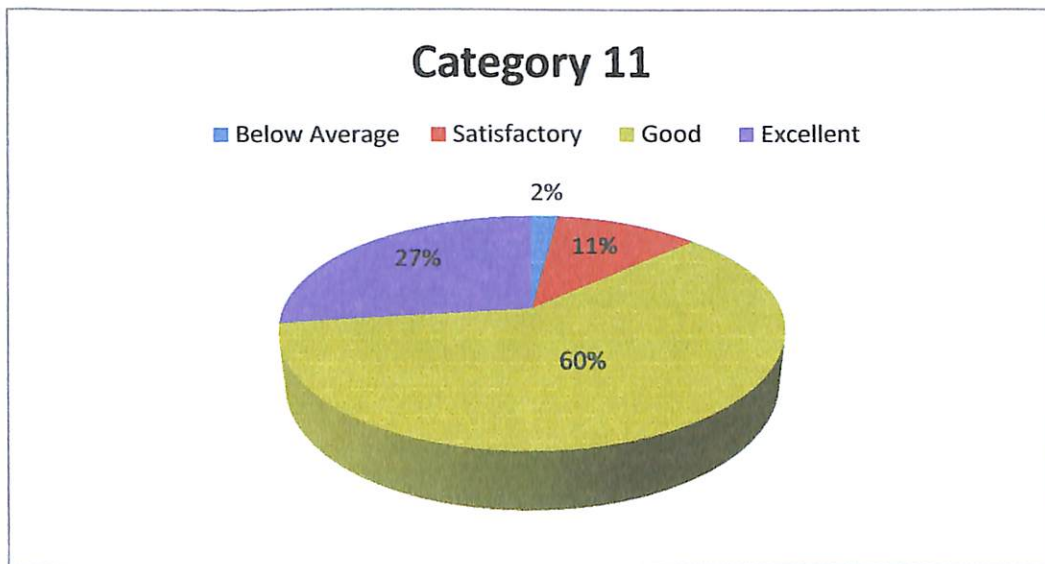

Category 11: How likely are you to recommend this college to others?