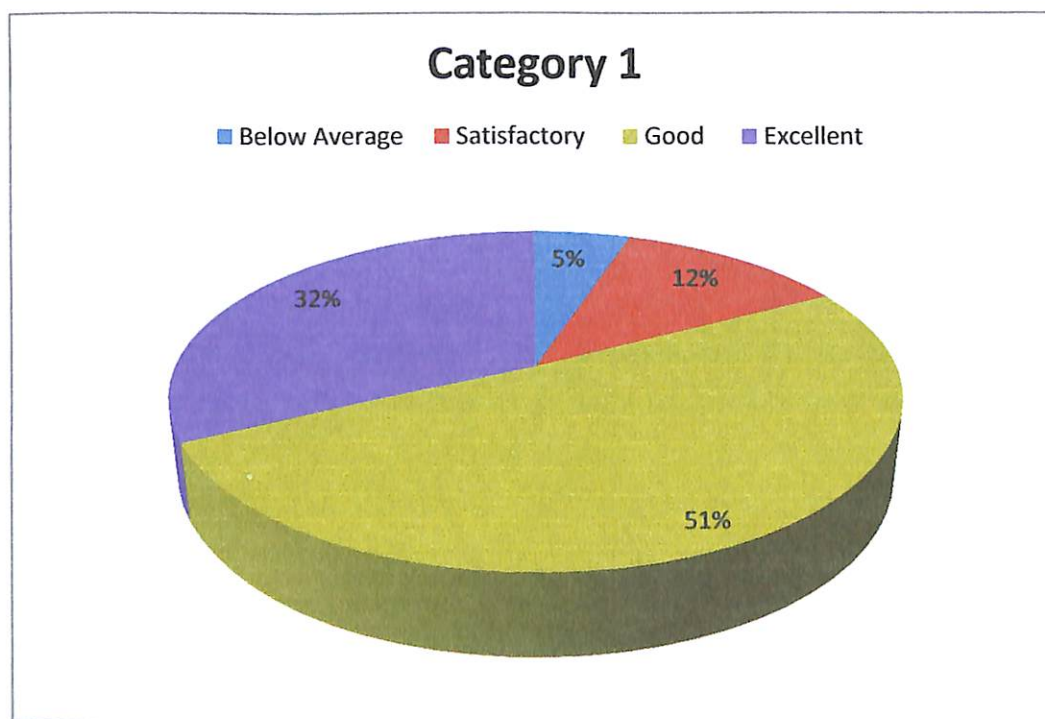

ST. GREGORIOS COLLEGE KOTTARAKARA

2.7.1 - Student Satisfaction Survey

STUDENT SATISFACTION SURVEY 2021-2022

Category 1: Facilities/ Services provided by the college

1. Class and Laboratory facilities
2. Library
3. Sports and Fitness
4. Career Guidance and Placement
5. Access to WiFi/ LAN
6. Auditorium
7. Hostel
8. Parking
9. Food Services/ Canteen
10. Toilet Facilities
11. Drinking Water Facilities
12. Counselling Facilities
13. Cleanliness of the Campus
14. Preparedness of the Teachers
15. Communication Skill of Teachers
16. Fairness in Conducting Exams
17. Access to Teaching Faculty

51% of students rated the facilities of the college as Good

PRINCIPAL IN CHARGE
ST. GREGORIOS COLLEGE
KOTTARAKARA

Category 2: How well are you exposed to extra-curricular activities?

55% of students rated the extra-curricular activities of the college as Good