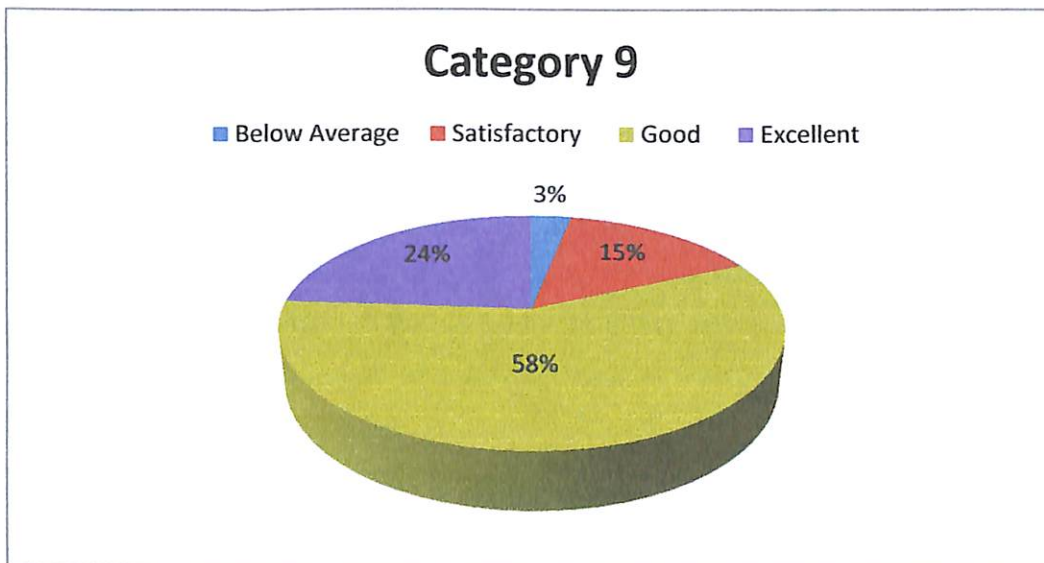

Category 9: How do you rate the administrative wing of this college?

58% of students rated the administrative wing as Good