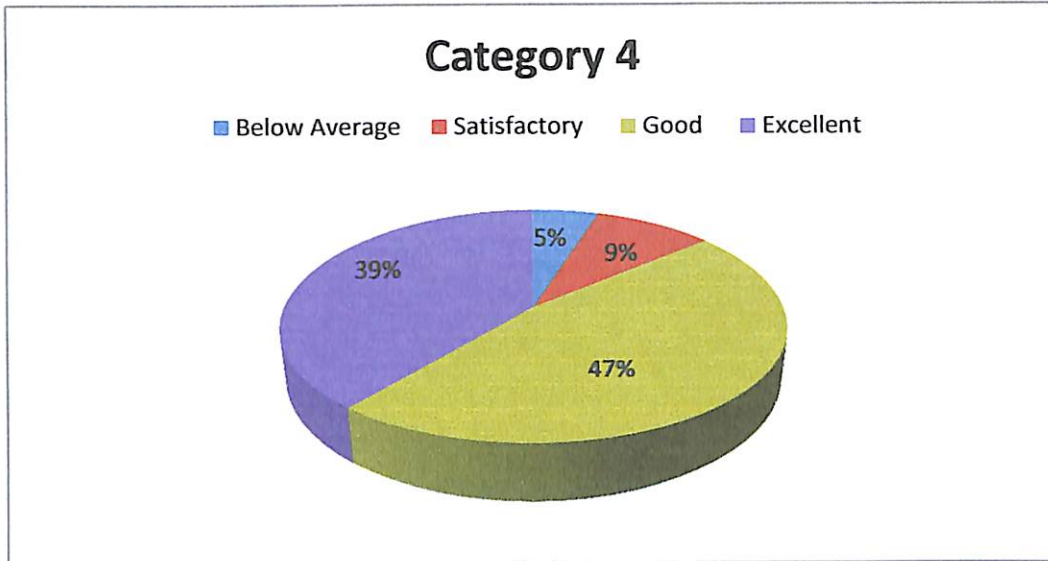

Category 3: Your opinion about Campus Safety.

55% of students rated the campus safety as Good

PRINCIPAL IN CHARGE
ST. GREGORIOS COLLEGE
KOTTARAKARA

Category 4: How satisfied are with the Academic mentoring facilities.

47% of students rated the Academic mentoring facilities as Good

Category 5: Relevance of the curriculum to your studies

63% of students rated the Relevance of the curriculum of their studies as Good

PRINCIPAL IN CHARGE
ST. GREGORIOS COLLEGE
KOTTARAKARA