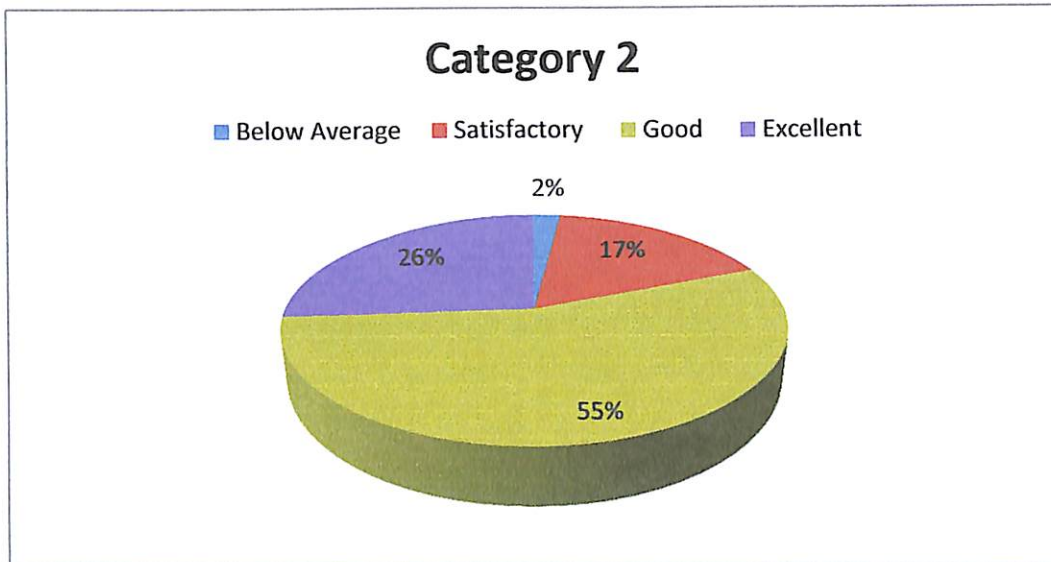

ST. GREGORIOS COLLEGE KOTTARAKARA

2.7.1 - Student Satisfaction Survey

STUDENT SATISFACTION SURVEY 2021-2022

Category 1: Facilities/ Services provided by the college

1. Class and Laboratory facilities
2. Library
3. Sports and Fitness
4. Career Guidance and Placement
5. Access to WiFi/ LAN
6. Auditorium
7. Hostel
8. Parking
9. Food Services/ Canteen
10. Toilet Facilities
11. Drinking Water Facilities
12. Counselling Facilities
13. Cleanliness of the Campus
14. Preparedness of the Teachers
15. Communication Skill of Teachers
16. Fairness in Conducting Exams
17. Access to Teaching Faculty

51% of students rated the facilities of the college as Good

PRINCIPAL IN CHARGE
ST. GREGORIOS COLLEGE
KOTTARAKARA

Category 2: How well are you exposed to extra-curricular activities?

55% of students rated the extra-curricular activities of the college as Good