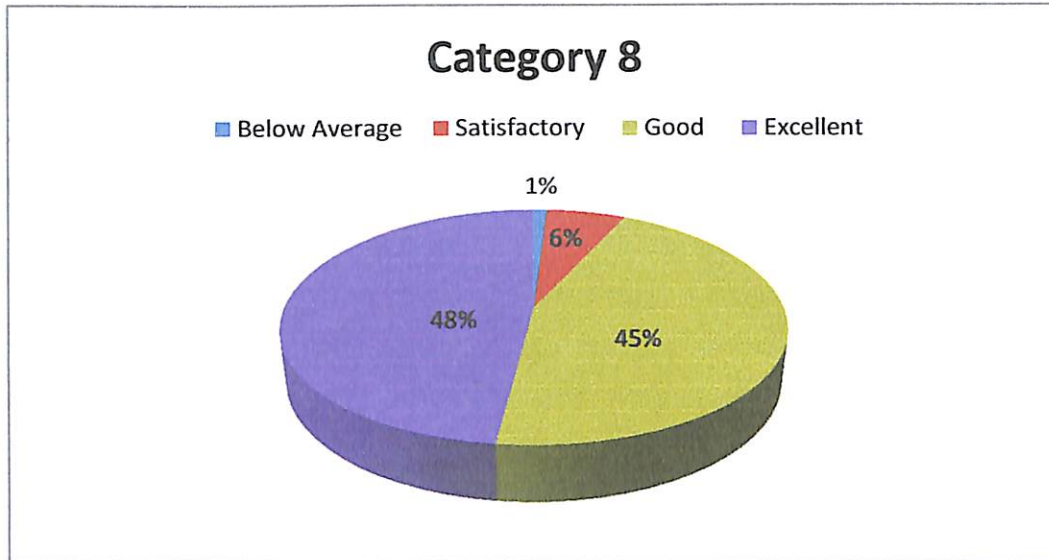

Category 8: How do you rate the course you are studying?

45% of students rated the course as Good